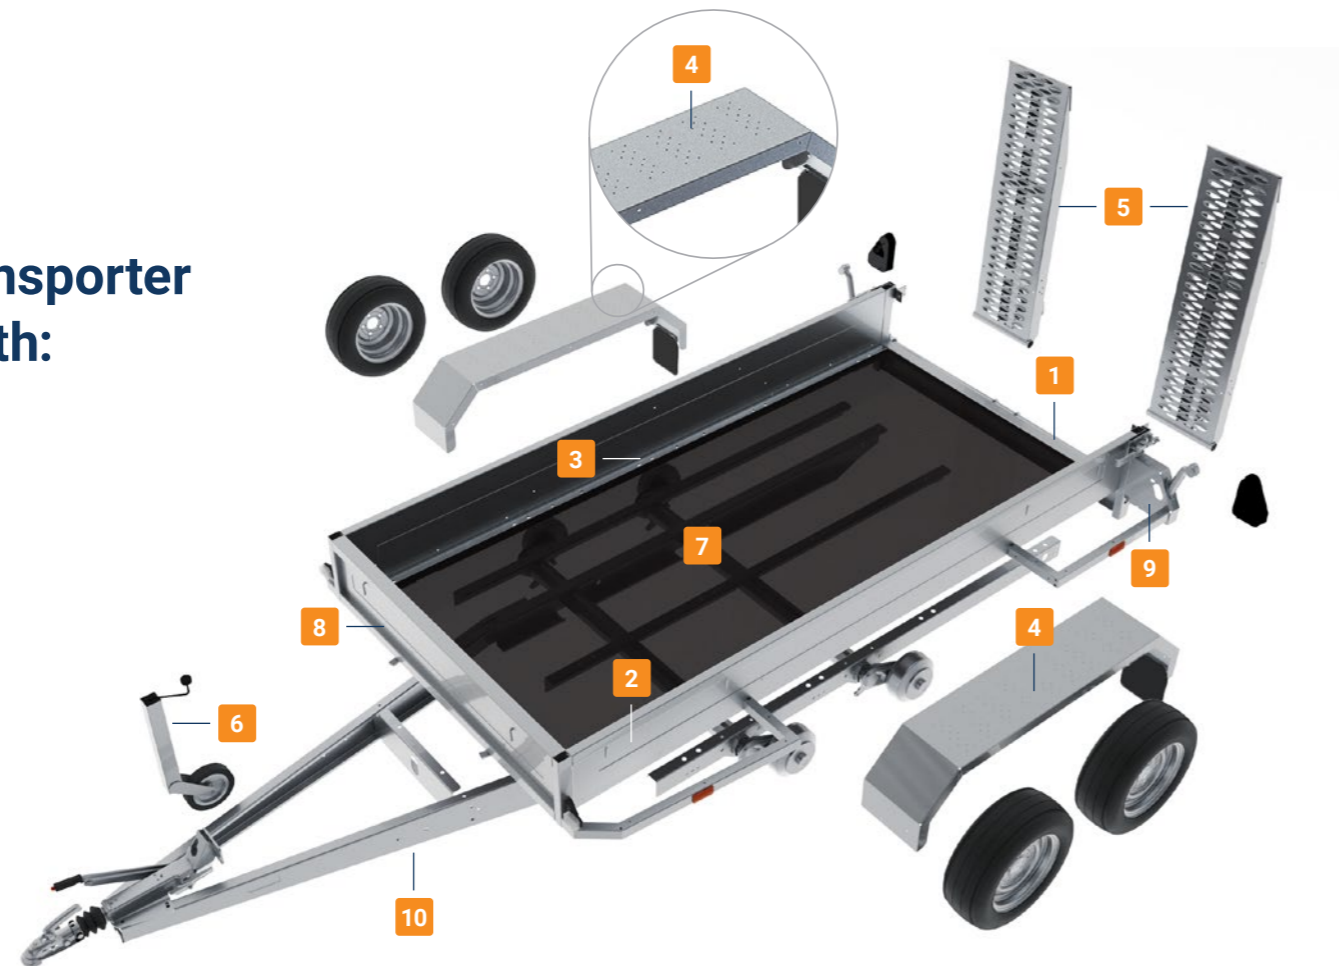

## SARIS Machine Transporter

The SARIS Machine Transporter is a multifunctional trailer that you as a (professional) craftsman can rely on. Day in day out. It's low loading floor makes it ideal for Transporting small excavators and cranes, mini loaders or lawn mowers.

The robustly designed mud guards lets you step in and out of the trailer easily.

The Machine Transporter can also be used as a classic trailer with it's solid 30cm side boards combined with the optional rear board.

### This is what makes the SARIS Machine Transporter stand out:

- ✓ Unique chassis with beams integrated in the axles
- ✓ Small drive angle due to low loading floor for easy access
- ✓ Easy entry and exit via mudguards
- ✓ Integrated anti-slip profile on mudguards guard (stepable)
- ✓ Can be used as a platform truck by 30 cm plates
- ✓ Functional trailer with an eye for detail and design
- ✓ Constructed with high-quality materials
- ✓ Fully welded frames

## The SARIS Machine Transporter is standard equipped with:

- 1 Low loading floor
- 2 30 cm steel sideboards
- 3 Fixation hooks 1000 daN
- 4 Very sturdy stepable mudguards with anti-slip
- 5 2 ramps, adjustable in width and height
- 6 Automatic folding jockey wheel
- 7 Floor fully reinforced by tow bar
- 8 Hot dip galvanized components
- 9 Protected rear lights
- 10 V-shaped tow bar