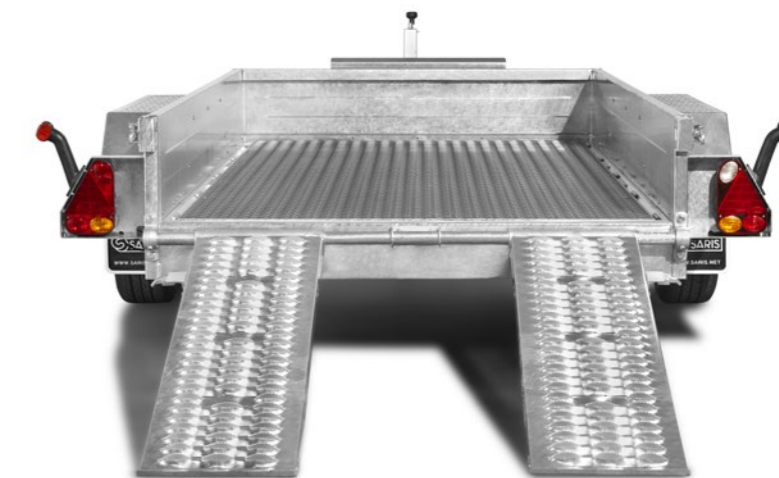

## SARIS Machine Transporter

The SARIS Machine Transporter is a multifunctional trailer that you as a (professional) craftsman can rely on. Day in day out. It's low loading floor makes it ideal for Transporting small excavators and cranes, mini loaders or lawn mowers.

The robustly designed mud guards lets you step in and out of the trailer easily.

The Machine Transporter can also be used as a classic trailer with it's solid 30cm side boards combined with the optional rear board.

### This is what makes the SARIS Machine Transporter stand out:

- ✓ Unique chassis with beams integrated in the axles
- ✓ Small drive angle due to low loading floor for easy access
- ✓ Easy entry and exit via mudguards
- ✓ Integrated anti-slip profile on mudguards guard (stepable)
- ✓ Can be used as a platform truck by 30 cm plates
- ✓ Functional trailer with an eye for detail and design
- ✓ Constructed with high-quality materials
- ✓ Fully welded frames

## The SARIS Machine Transporter is standard equipped with:

- 1 Low loading floor
- 2 30 cm steel sideboards
- 3 Fixation hooks 1000 daN
- 4 Very sturdy stepable mudguards with anti-slip
- 5 2 ramps, adjustable in width and height
- 6 Automatic folding jockey wheel
- 7 Floor fully reinforced by tow bar
- 8 Hot dip galvanized components
- 9 Protected rear lights
- 10 V-shaped tow bar