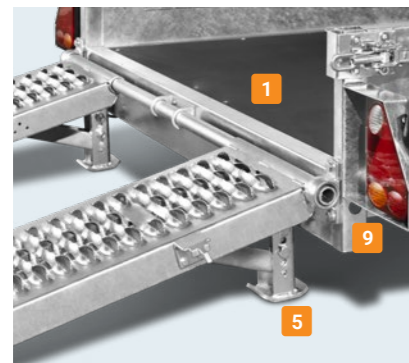

### This is what makes the SARIS Machine Transporter stand out:

- ✓ Unique chassis with beams integrated in the axles
- ✓ Small drive angle due to low loading floor for easy access
- ✓ Easy entry and exit via mudguards
- ✓ Integrated anti-slip profile on mudguards guard (stepable)
- ✓ Can be used as a platform truck by 30 cm plates
- ✓ Functional trailer with an eye for detail and design
- ✓ Constructed with high-quality materials
- ✓ Fully welded frames

## The SARIS Machine Transporter is standard equipped with:

- 1 Low loading floor
- 2 30 cm steel sideboards
- 3 Fixation hooks 1000 daN
- 4 Very sturdy stepable mudguards with anti-slip
- 5 2 ramps, adjustable in width and height
- 6 Automatic folding jockey wheel
- 7 Floor fully reinforced by tow bar
- 8 Hot dip galvanized components
- 9 Protected rear lights
- 10 V-shaped tow bar