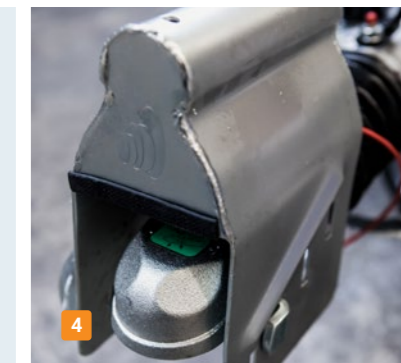

→ Build your trailer online!
Go to: www.saris.net

→ Keep your trailer in top condition.
Read more about our Service and Warranty
on www.saris.net