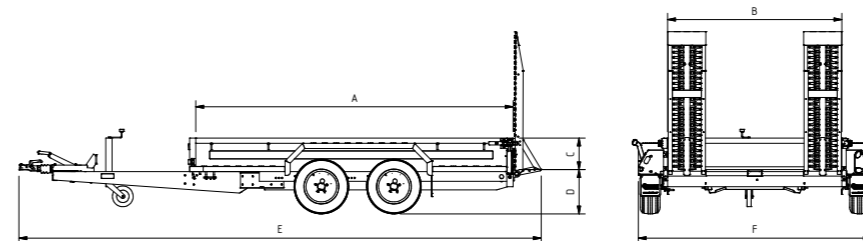

Choose the SARIS Machine Transporter that fits you!

SARIS Magnum Maxx 3500

Technical data	Magnum Explorer 3000	Magnum Explorer 3500	Magnum Maxx 3000	Magnum Maxx 3500
Length (A) (cm)	306	306	406	406
Width (B) (cm)	170	170	184	184
Height sides (C) (cm)	30	30	30	30
Loading floor height (D) (cm)	40	40	40	40
Total length (E) (cm)	510	482	596	599
Total width (F) (cm)	225	225	239	239
Total Weight (kg)*	3000	3500	3000	3500
Own weight (kg)	604	635	740	785
Loading capacity (kg)	2396	2835	2260	2715
Tyre size	195/50R13C	195/50R13C	195/50R13C	195/50R13C
Single / Double / Tridem axle	Tandem	Tandem	Tandem	Tandem
T-shaped / V-shaped tow bar	V	V	V	V
Braked / unbraked	Braked	Braked	Braked	Braked
Tipping	No	No	No	No